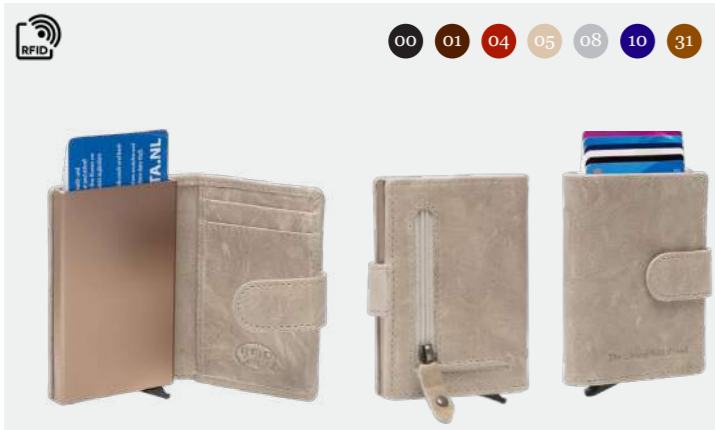

Cards	Bills	Coins
9	1	1