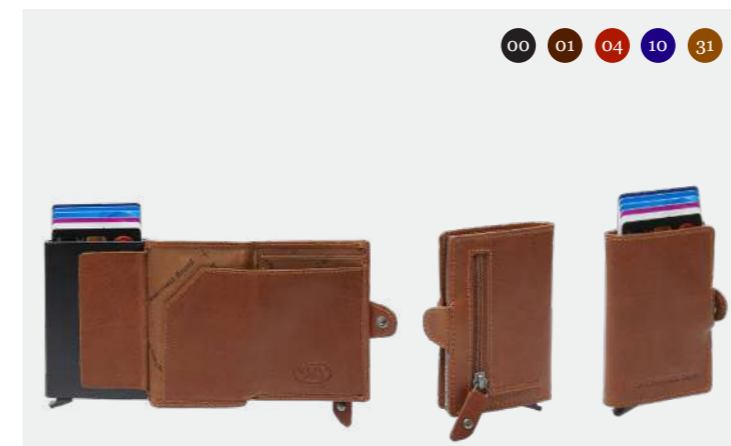

ALBURY C08.0516
6,5x10 cm
Shopprice €49,95

BALDWIN C08.0517
6,5x10 cm
Shopprice €49,95

Cards	Bills	Coins
7	1	1