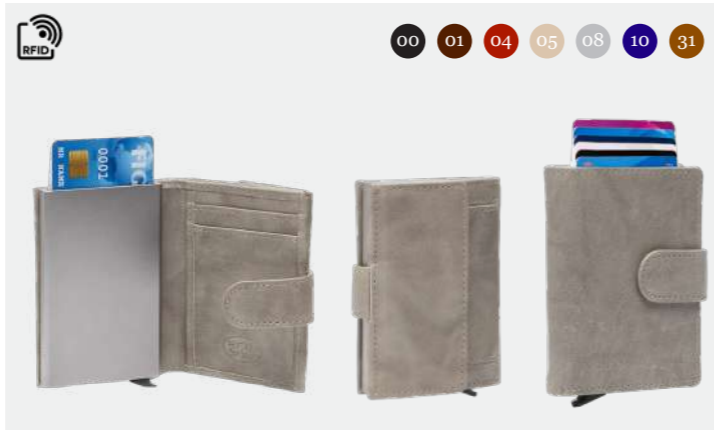

Cards	Bills	Coins
9	1	1