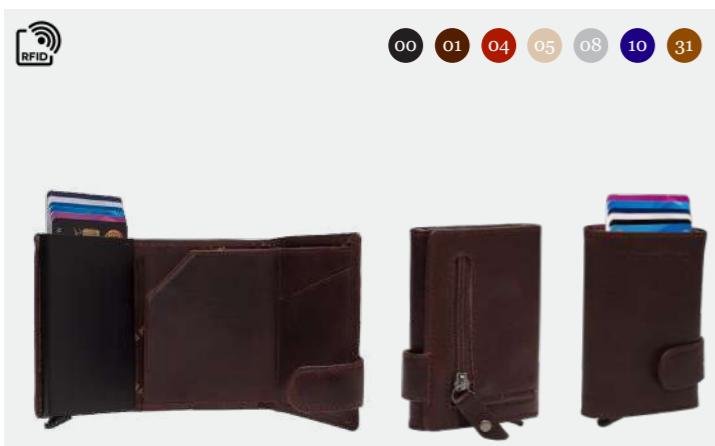

PRAGUE C08.0442
7x2x10 cm
Shopprice €49,95

PORTLAND C08.0443
7x2x10 cm
Shopprice €49,95

Cards	Bills	Coins
7	1	1