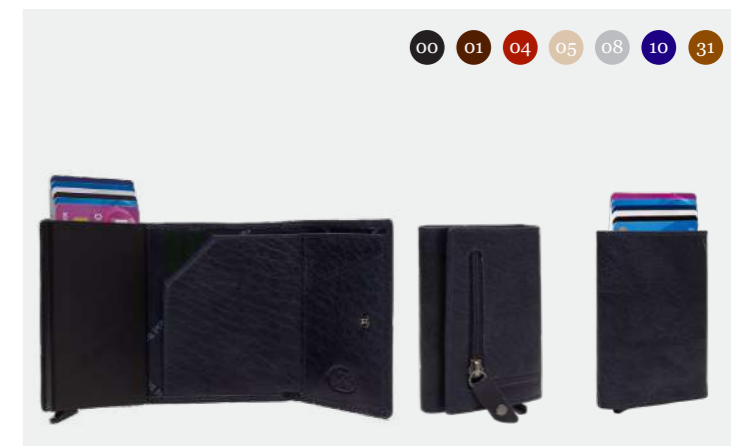

PARIS C08.0441
7x2x10 cm
Shopprice €49,95

Cards	Bills	Coins
7	1	1